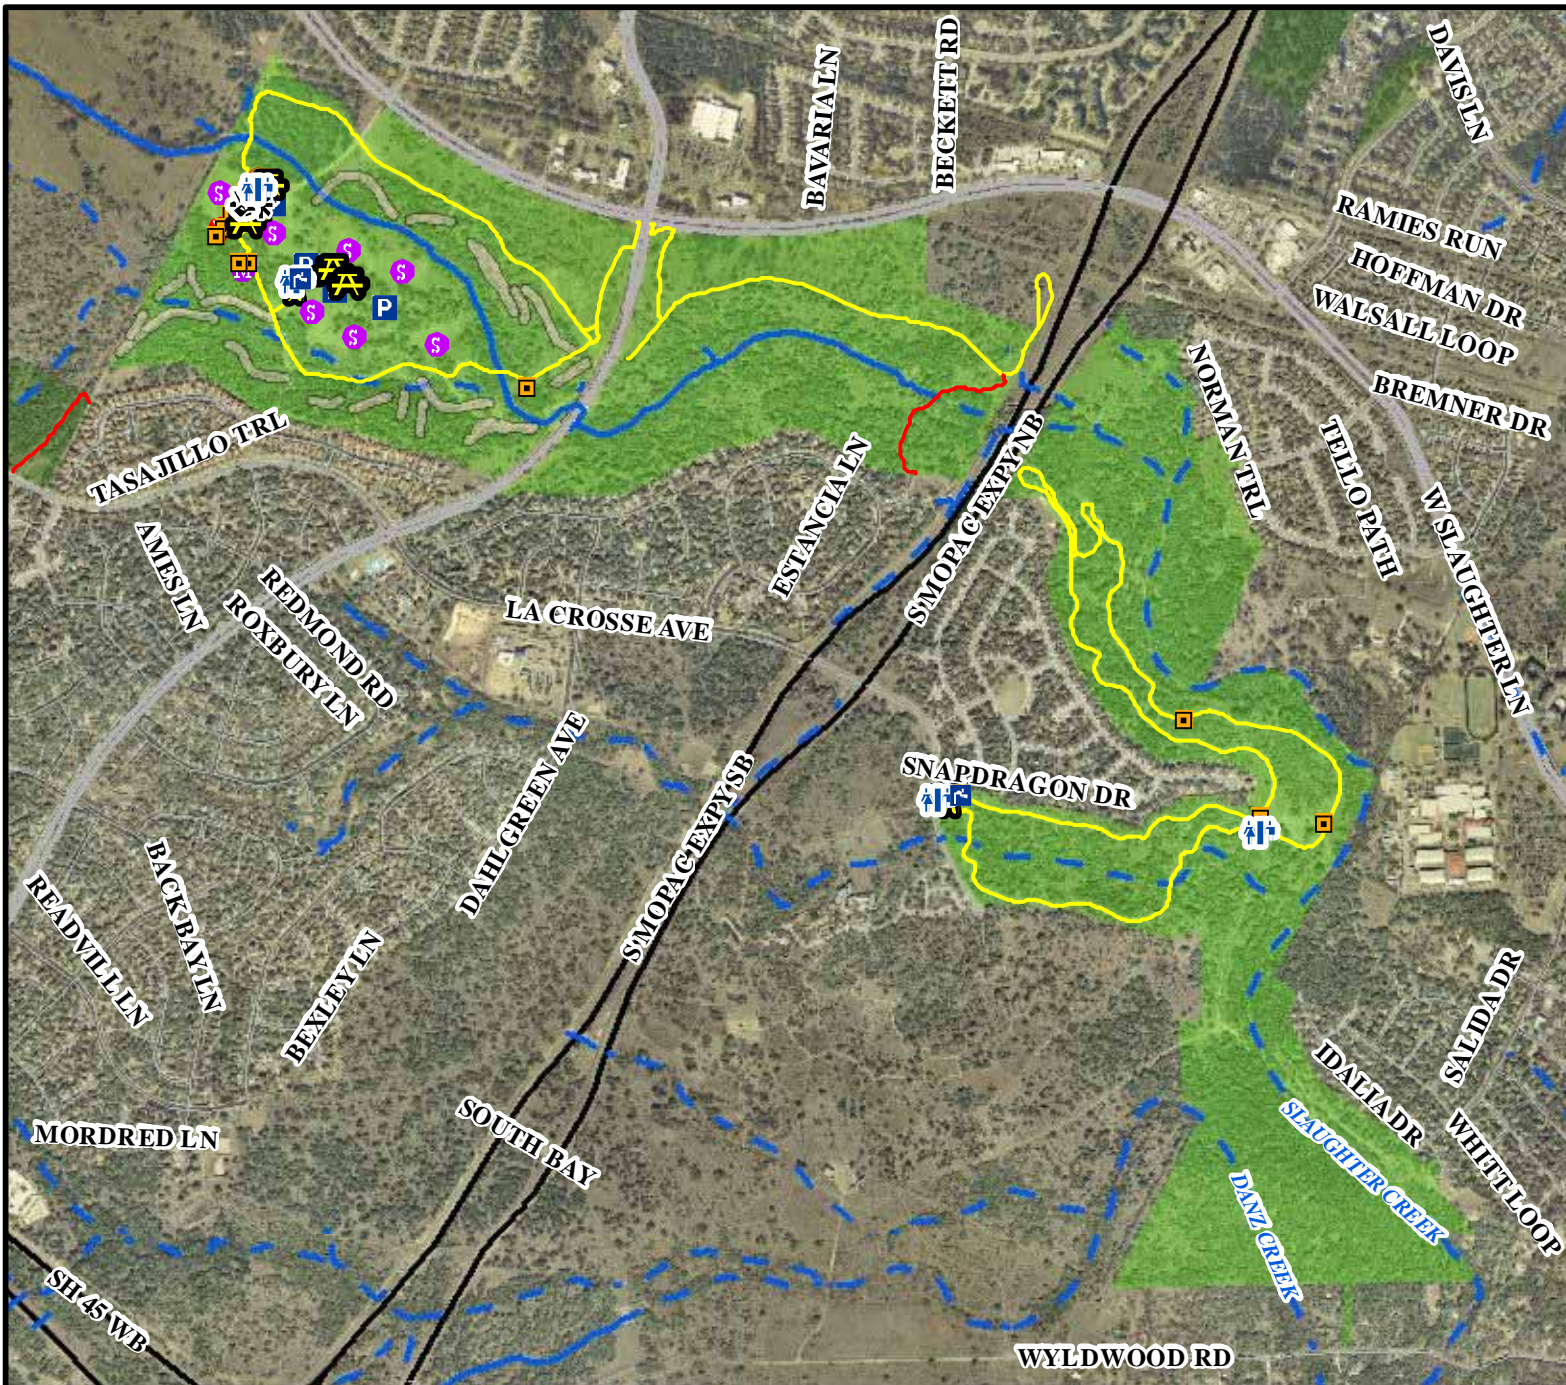

South District
6301 W Slaughter Ln.

Legend

- Drinking Fountains
- Restrooms
- Swings
- Playscapes
- Picnic Tables
- Benches
- Basketball Courts
- Volleyball Courts
- Soccer Fields
- Multipurpose Fields
- Parking Lots
- Authorized Trail Access
- Unauthorized Trail Access
- Authorized Trails
- Unauthorized Trails
- Disc Golf Fairways
- Regular Golf Fairways
- Creeks and Drainage
- Other City of Austin Parks
- Circle C Ranch

This map has been produced by the Parks and Recreation Department for the sole purpose of geographic reference. No warranty is made by the City of Austin regarding specific accuracy or completeness.

Circle C Ranch Metropolitan Park

8 February 2011 AH

OVERALL Level of the Park is 1, 2 or 3 3

X = Current Status O = What it Should Be

Name of Park	Maintenance Tasks	Level One		Level Two		Level Three		Open Space
CIRCLE C	Turf Care						X	
	Irrigation						X	
	Playgrounds						X	
	Restrooms and Pavillions						X	
	Litter Control/Surfaces						X	
	Tree and Plant Care						X	
	Pest Management						X	
	Sports Fields/Sports Courts						O	
	Skate Parks							
	Area/Security Lights							
	Inspections/Repairs						X	
	Special Soccer fields maintained and scheduled by Lone Star Soccer							