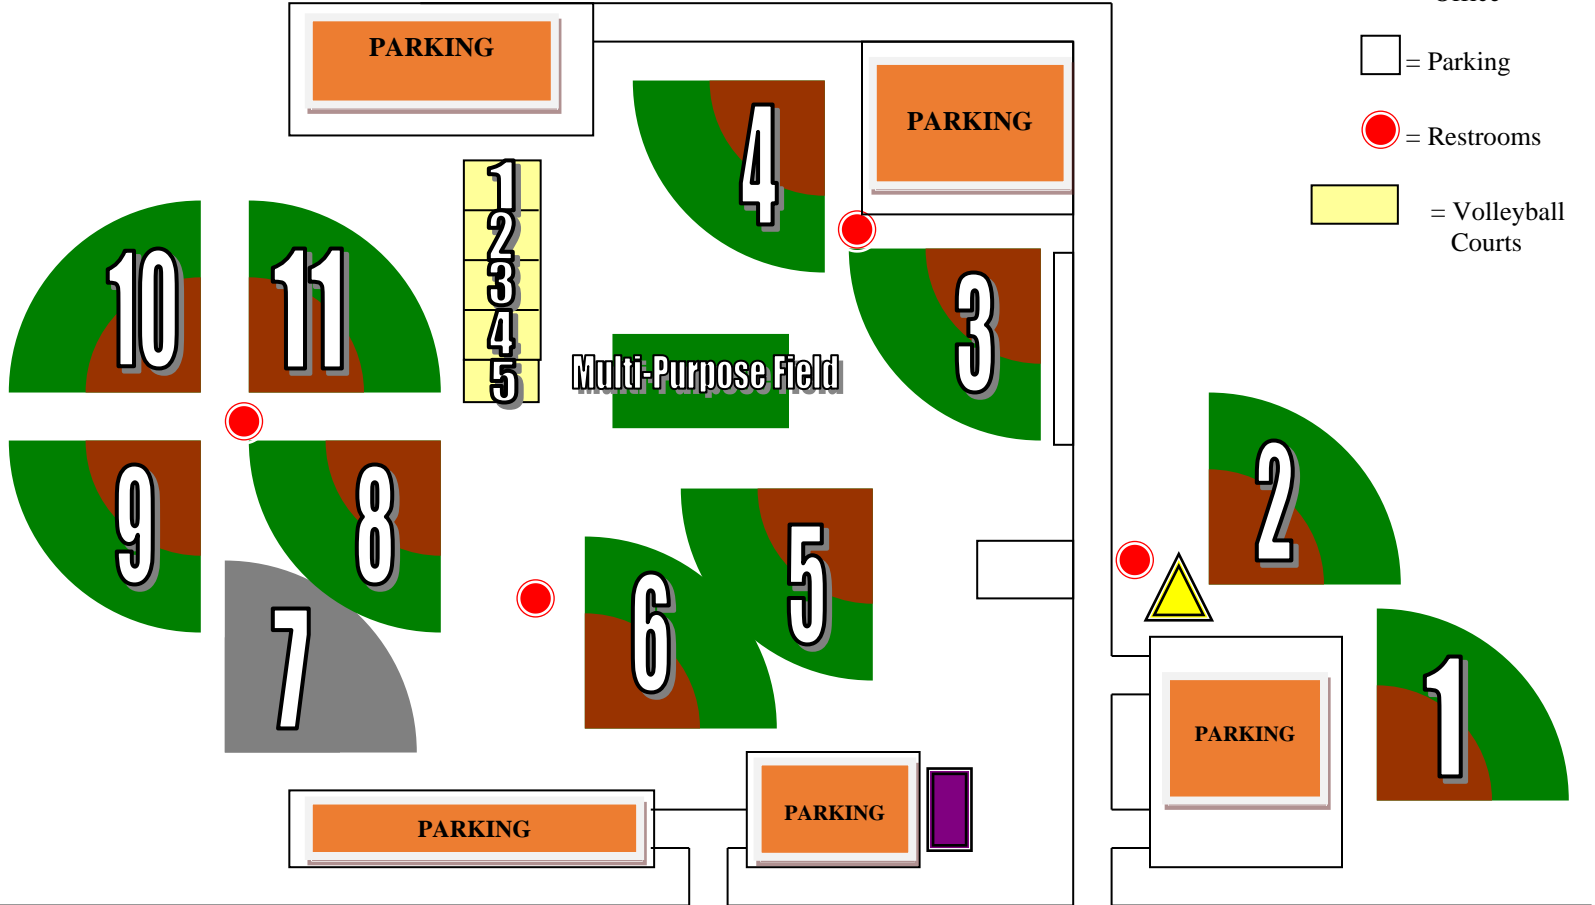

KRIEG SOFTBALL COMPLEX
515 S PLEASANT VALLEY ROAD
AUSTIN, TEXAS 78741

-  = Athletics Office
-  = Maintenance Office
-  = Parking
-  = Restrooms
-  = Volleyball Courts

CESAR CHAVEZ (East First Street)

COLORADO RIVER

PLEASANT VALLEY ROAD

TOWN LAKE